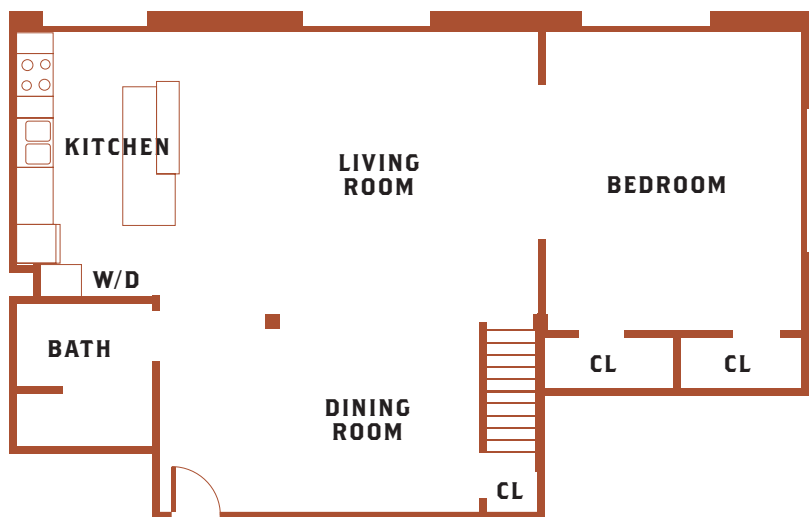

CROWN LOFT
CONDOMINIUMS

UNIT 101

This unit does not have a loft bathroom

Lower 1,044 square feet
Loft 301 square feet
Total 1,345 square feet

UNIT 201

Lower 1,038 square feet
Loft 461 square feet
Total 1,499 square feet

**CROWN LOFT**
CONDOMINIUMS

UNIT 104

Total 1,410 square feet

CROWN LOFT
CONDOMINIUMS

UNIT 105

Lower 774 square feet
Loft 300 square feet
Total 1,074 square feet

UNIT 107

Lower 791 square feet
Loft 310 square feet
Total 1,101 square feet

UNIT 109

Lower 851 square feet
Loft 326 square feet
Total 1,177 square feet

CROWN LOFT
CONDOMINIUMS

UNIT 108

Lower 1,223 square feet
Loft 243 square feet
Total 1,466 square feet

CROWN LOFT
CONDOMINIUMS

UNIT 112

Lower 1,262 square feet
Loft 291 square feet
Total 1,553 square feet

UNIT 212

Lower 1,222 square feet
Loft 264 square feet
Total 1,486 square feet

**CROWN LOFT**
CONDOMINIUMS

UNIT 113

Lower 668 square feet
Loft 154 square feet
Total 822 square feet