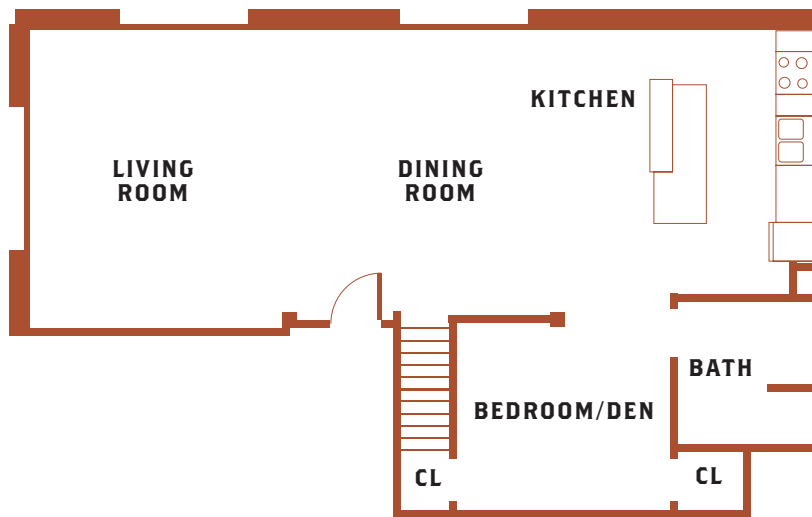

UNIT 209

Lower 827 square feet
Loft 475 square feet
Total 1,302 square feet

UNIT 208

Lower 1,013 square feet
Loft 307 square feet
Total 1,320 square feet

CROWN LOFT
CONDOMINIUMS

UNIT 210

Lower 1,323 square feet
Loft 252 square feet
Total 1,575 square feet

CROWN LOFT
CONDOMINIUMS

UNIT 211

Lower 994 square feet
Loft 361 square feet
Total 1,355 square feet

**CROWN LOFT**
CONDOMINIUMS

UNIT 225

Lower 708 square feet
Loft 628 square feet
Total 1,336 square feet