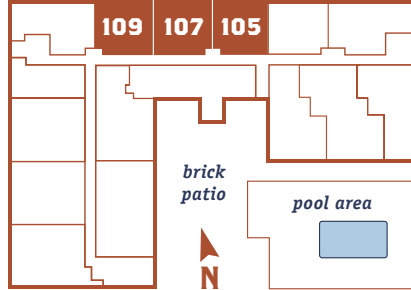

CROWN LOFT
CONDOMINIUMS

UNIT 101

This unit does not have a loft bathroom

Lower 1,044 square feet
Loft 301 square feet
Total 1,345 square feet

UNIT 201

Lower 1,038 square feet
Loft 461 square feet
Total 1,499 square feet

**CROWN LOFT**
CONDOMINIUMS

UNIT 104

Total 1,410 square feet

CROWN LOFT
CONDOMINIUMS

UNIT 105

Lower 774 square feet
Loft 300 square feet
Total 1,074 square feet

UNIT 107

Lower 791 square feet
Loft 310 square feet
Total 1,101 square feet

UNIT 109

Lower 851 square feet
Loft 326 square feet
Total 1,177 square feet

CROWN LOFT
CONDOMINIUMS

UNIT 108

Lower 1,223 square feet
Loft 243 square feet
Total 1,466 square feet

CROWN LOFT
CONDOMINIUMS

UNIT 112

Lower 1,262 square feet
Loft 291 square feet
Total 1,553 square feet

UNIT 212

Lower 1,222 square feet
Loft 264 square feet
Total 1,486 square feet

**CROWN LOFT**
CONDOMINIUMS

UNIT 113

Lower 668 square feet
Loft 154 square feet
Total 822 square feet