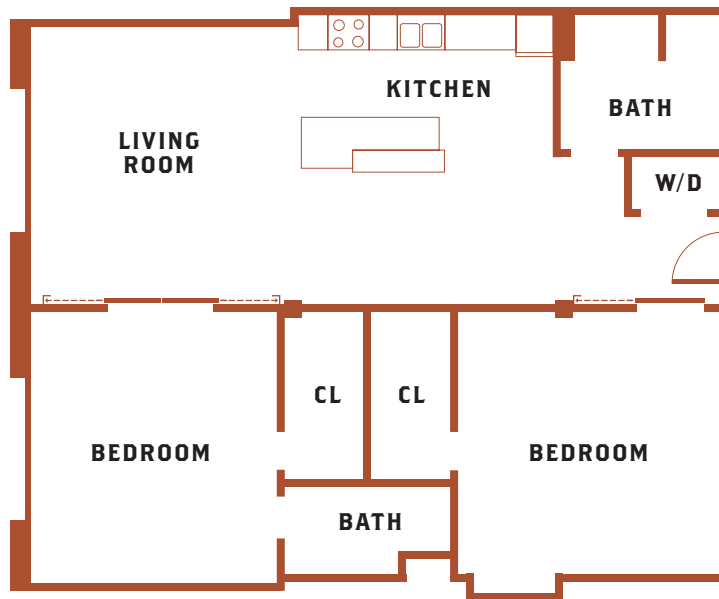

Lower 1,262 square feet
Loft 291 square feet
Total 1,553 square feet

UNIT 212

Lower 1,222 square feet
Loft 264 square feet
Total 1,486 square feet

**CROWN LOFT**
CONDOMINIUMS

UNIT 113

Lower 668 square feet
Loft 154 square feet
Total 822 square feet

UNIT 114

Total 1,515 square feet

**CROWN LOFT**
CONDOMINIUMS

UNIT 115

Total 1,256 square feet

**CROWN LOFT**
CONDOMINIUMS

UNIT 119

Total 1,396 square feet

CROWN LOFT
CONDOMINIUMS

UNIT 203

Lower 826 square feet
Loft 479 square feet
Total 1,305 square feet

UNIT 205

Lower 767 square feet
Loft 441 square feet
Total 1,208 square feet

UNIT 207

Lower 807 square feet
Loft 470 square feet
Total 1,277 square feet

UNIT 209

Lower 827 square feet
Loft 475 square feet
Total 1,302 square feet

UNIT 208

Lower 1,013 square feet
Loft 307 square feet
Total 1,320 square feet

CROWN LOFT
CONDOMINIUMS

UNIT 210

Lower 1,323 square feet
Loft 252 square feet
Total 1,575 square feet