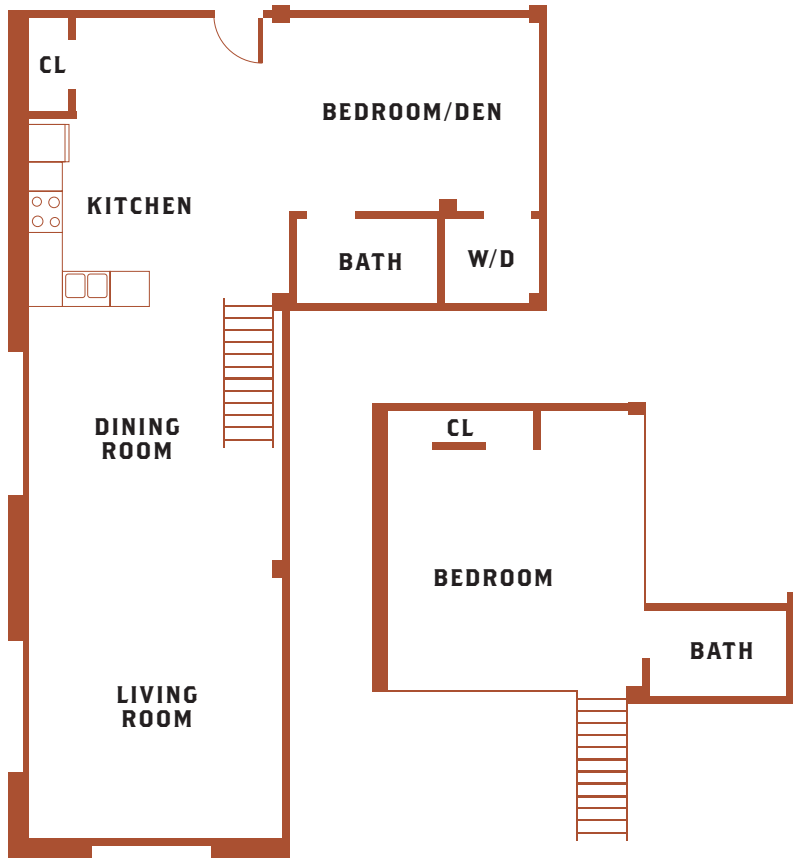

UNIT 114

Total 1,515 square feet

**CROWN LOFT**
CONDOMINIUMS

UNIT 115

Total 1,256 square feet

**CROWN LOFT**
CONDOMINIUMS

UNIT 119

Total 1,396 square feet

CROWN LOFT
CONDOMINIUMS

UNIT 203

Lower 826 square feet
Loft 479 square feet
Total 1,305 square feet

UNIT 205

Lower 767 square feet
Loft 441 square feet
Total 1,208 square feet

UNIT 207

Lower 807 square feet
Loft 470 square feet
Total 1,277 square feet

UNIT 209

Lower 827 square feet
Loft 475 square feet
Total 1,302 square feet

UNIT 208

Lower 1,013 square feet
Loft 307 square feet
Total 1,320 square feet

CROWN LOFT
CONDOMINIUMS

UNIT 210

Lower 1,323 square feet
Loft 252 square feet
Total 1,575 square feet

CROWN LOFT
CONDOMINIUMS

UNIT 211

Lower 994 square feet
Loft 361 square feet
Total 1,355 square feet

**CROWN LOFT**
CONDOMINIUMS

UNIT 225

Lower 708 square feet
Loft 628 square feet
Total 1,336 square feet