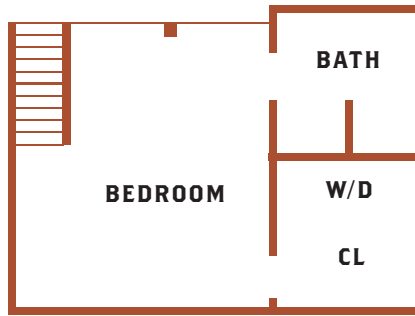

UNIT 209

Lower 827 square feet
Loft 475 square feet
Total 1,302 square feet

UNIT 208

Lower 1,013 square feet
Loft 307 square feet
Total 1,320 square feet

CROWN LOFT
CONDOMINIUMS

UNIT 210

Lower 1,323 square feet
Loft 252 square feet
Total 1,575 square feet

CROWN LOFT
CONDOMINIUMS

UNIT 211

Lower 994 square feet
Loft 361 square feet
Total 1,355 square feet

**CROWN LOFT**
CONDOMINIUMS

UNIT 225

Lower 708 square feet
Loft 628 square feet
Total 1,336 square feet