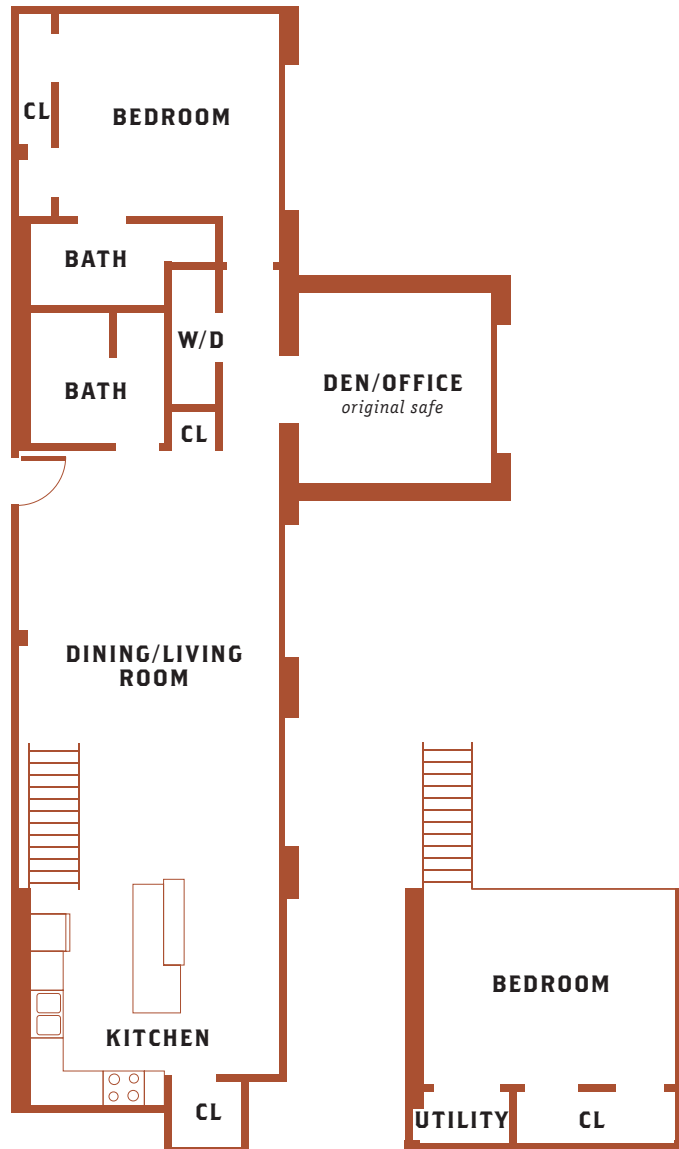

**CROWN LOFT**
CONDOMINIUMS

UNIT 104

Total 1,410 square feet

CROWN LOFT
CONDOMINIUMS

UNIT 105

Lower 774 square feet
Loft 300 square feet
Total 1,074 square feet

UNIT 107

Lower 791 square feet
Loft 310 square feet
Total 1,101 square feet

UNIT 109

Lower 851 square feet
Loft 326 square feet
Total 1,177 square feet

CROWN LOFT
CONDOMINIUMS

UNIT 108

Lower 1,223 square feet
Loft 243 square feet
Total 1,466 square feet

CROWN LOFT
CONDOMINIUMS

UNIT 112

Lower 1,262 square feet
Loft 291 square feet
Total 1,553 square feet

UNIT 212

Lower 1,222 square feet
Loft 264 square feet
Total 1,486 square feet

**CROWN LOFT**
CONDOMINIUMS

UNIT 113

Lower 668 square feet
Loft 154 square feet
Total 822 square feet

UNIT 114

Total 1,515 square feet

**CROWN LOFT**
CONDOMINIUMS

UNIT 115

Total 1,256 square feet

**CROWN LOFT**
CONDOMINIUMS

UNIT 119

Total 1,396 square feet