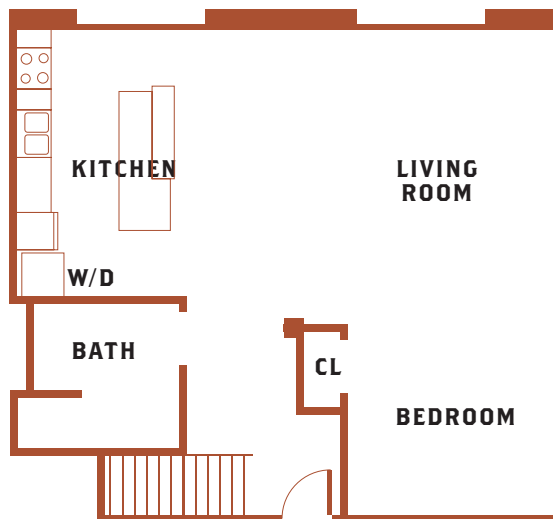

UNIT 114

Total 1,515 square feet

**CROWN LOFT**
CONDOMINIUMS

UNIT 115

Total 1,256 square feet

**CROWN LOFT**
CONDOMINIUMS

UNIT 119

Total 1,396 square feet

CROWN LOFT
CONDOMINIUMS

UNIT 203

Lower 826 square feet
Loft 479 square feet
Total 1,305 square feet

UNIT 205

Lower 767 square feet
Loft 441 square feet
Total 1,208 square feet

UNIT 207

Lower 807 square feet
Loft 470 square feet
Total 1,277 square feet

UNIT 209

Lower 827 square feet
Loft 475 square feet
Total 1,302 square feet

UNIT 208

Lower 1,013 square feet
Loft 307 square feet
Total 1,320 square feet

CROWN LOFT
CONDOMINIUMS

UNIT 210

Lower 1,323 square feet
Loft 252 square feet
Total 1,575 square feet

CROWN LOFT
CONDOMINIUMS

UNIT 211

Lower 994 square feet
Loft 361 square feet
Total 1,355 square feet

**CROWN LOFT**
CONDOMINIUMS

UNIT 225

Lower 708 square feet
Loft 628 square feet
Total 1,336 square feet