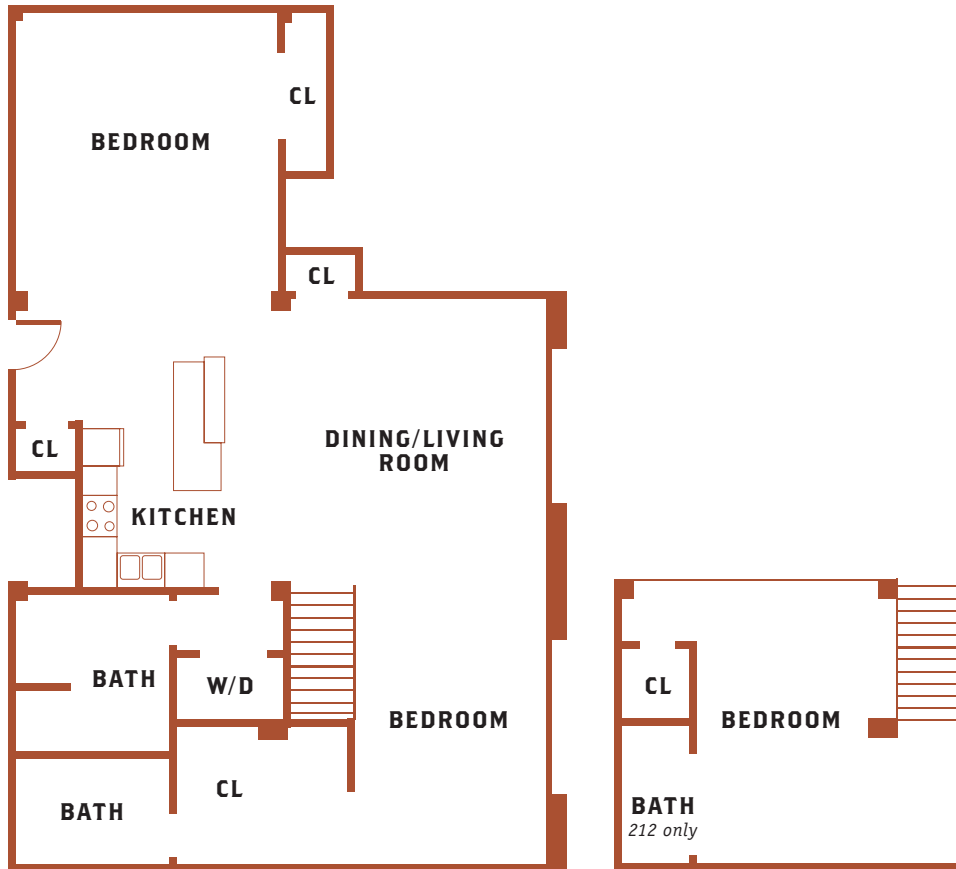

**CROWN LOFT**
CONDOMINIUMS

UNIT 104

Total 1,410 square feet

CROWN LOFT
CONDOMINIUMS

UNIT 105

Lower 774 square feet
Loft 300 square feet
Total 1,074 square feet

UNIT 107

Lower 791 square feet
Loft 310 square feet
Total 1,101 square feet

UNIT 109

Lower 851 square feet
Loft 326 square feet
Total 1,177 square feet

CROWN LOFT
CONDOMINIUMS

UNIT 108

Lower 1,223 square feet
Loft 243 square feet
Total 1,466 square feet

CROWN LOFT
CONDOMINIUMS

UNIT 112

Lower 1,262 square feet
Loft 291 square feet
Total 1,553 square feet

UNIT 212

Lower 1,222 square feet
Loft 264 square feet
Total 1,486 square feet

**CROWN LOFT**
CONDOMINIUMS

UNIT 113

Lower 668 square feet
Loft 154 square feet
Total 822 square feet

UNIT 114

Total 1,515 square feet

**CROWN LOFT**
CONDOMINIUMS

UNIT 115

Total 1,256 square feet

**CROWN LOFT**
CONDOMINIUMS

UNIT 119

Total 1,396 square feet