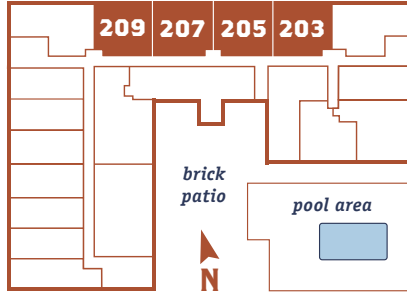

UNIT 114

Total 1,515 square feet

**CROWN LOFT**
CONDOMINIUMS

UNIT 115

Total 1,256 square feet

**CROWN LOFT**
CONDOMINIUMS

UNIT 119

Total 1,396 square feet

CROWN LOFT
CONDOMINIUMS

UNIT 203

Lower 826 square feet
Loft 479 square feet
Total 1,305 square feet

UNIT 205

Lower 767 square feet
Loft 441 square feet
Total 1,208 square feet

UNIT 207

Lower 807 square feet
Loft 470 square feet
Total 1,277 square feet