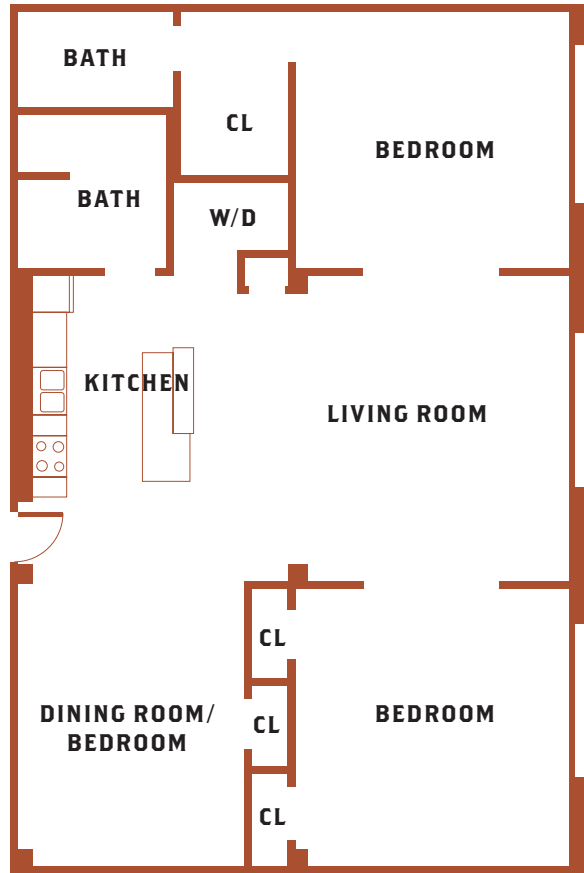

UNIT 109

Lower 851 square feet
Loft 326 square feet
Total 1,177 square feet

CROWN LOFT
CONDOMINIUMS

UNIT 108

Lower 1,223 square feet
Loft 243 square feet
Total 1,466 square feet

CROWN LOFT
CONDOMINIUMS

UNIT 112

Lower 1,262 square feet
Loft 291 square feet
Total 1,553 square feet

UNIT 212

Lower 1,222 square feet
Loft 264 square feet
Total 1,486 square feet

**CROWN LOFT**
CONDOMINIUMS

UNIT 113

Lower 668 square feet
Loft 154 square feet
Total 822 square feet

UNIT 114

Total 1,515 square feet

**CROWN LOFT**
CONDOMINIUMS

UNIT 115

Total 1,256 square feet

**CROWN LOFT**
CONDOMINIUMS

UNIT 119

Total 1,396 square feet

CROWN LOFT
CONDOMINIUMS

UNIT 203

Lower 826 square feet
Loft 479 square feet
Total 1,305 square feet

UNIT 205

Lower 767 square feet
Loft 441 square feet
Total 1,208 square feet

UNIT 207

Lower 807 square feet
Loft 470 square feet
Total 1,277 square feet