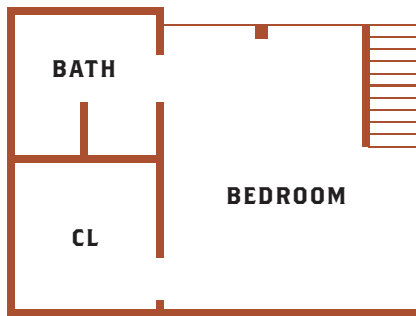

CROWN LOFT
CONDOMINIUMS

UNIT 101

This unit does not have a loft bathroom

Lower 1,044 square feet
Loft 301 square feet
Total 1,345 square feet

UNIT 201

Lower 1,038 square feet
Loft 461 square feet
Total 1,499 square feet

**CROWN LOFT**
CONDOMINIUMS

UNIT 104

Total 1,410 square feet

CROWN LOFT
CONDOMINIUMS

UNIT 105

Lower 774 square feet
Loft 300 square feet
Total 1,074 square feet

UNIT 107

Lower 791 square feet
Loft 310 square feet
Total 1,101 square feet

UNIT 109

Lower 851 square feet
Loft 326 square feet
Total 1,177 square feet

CROWN LOFT
CONDOMINIUMS

UNIT 108

Lower 1,223 square feet
Loft 243 square feet
Total 1,466 square feet

CROWN LOFT
CONDOMINIUMS

UNIT 112