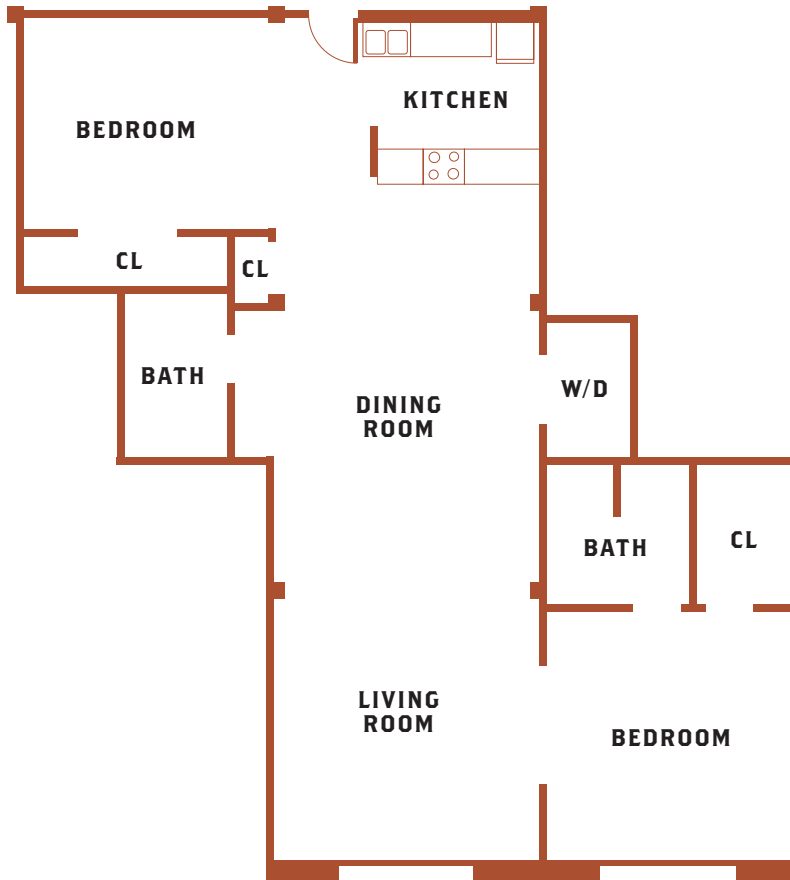

CROWN LOFT
CONDOMINIUMS

UNIT 101

This unit does not have a loft bathroom

Lower 1,044 square feet
Loft 301 square feet
Total 1,345 square feet

UNIT 201

Lower 1,038 square feet
Loft 461 square feet
Total 1,499 square feet

**CROWN LOFT**
CONDOMINIUMS

UNIT 104

Total 1,410 square feet

CROWN LOFT
CONDOMINIUMS

UNIT 105

Lower 774 square feet
Loft 300 square feet
Total 1,074 square feet

UNIT 107

Lower 791 square feet
Loft 310 square feet
Total 1,101 square feet

UNIT 109

Lower 851 square feet
Loft 326 square feet
Total 1,177 square feet

CROWN LOFT
CONDOMINIUMS

UNIT 108

Lower 1,223 square feet
Loft 243 square feet
Total 1,466 square feet

CROWN LOFT
CONDOMINIUMS

UNIT 112