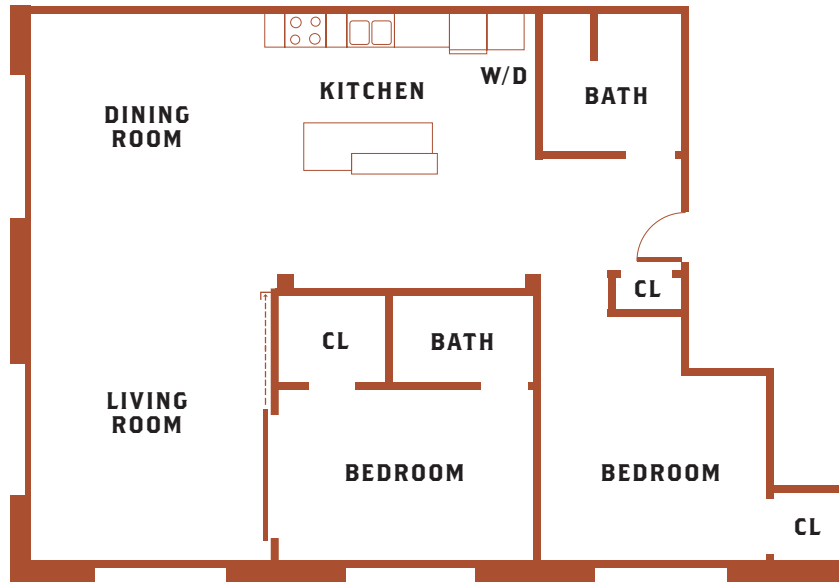

Lower 1,262 square feet
Loft 291 square feet
Total 1,553 square feet

UNIT 212

Lower 1,222 square feet
Loft 264 square feet
Total 1,486 square feet

**CROWN LOFT**
CONDOMINIUMS

UNIT 113

Lower 668 square feet
Loft 154 square feet
Total 822 square feet

UNIT 114

Total 1,515 square feet

**CROWN LOFT**
CONDOMINIUMS

UNIT 115

Total 1,256 square feet

**CROWN LOFT**
CONDOMINIUMS

UNIT 119

Total 1,396 square feet

CROWN LOFT
CONDOMINIUMS

UNIT 203

Lower 826 square feet
Loft 479 square feet
Total 1,305 square feet

UNIT 205

Lower 767 square feet
Loft 441 square feet
Total 1,208 square feet

UNIT 207

Lower 807 square feet
Loft 470 square feet
Total 1,277 square feet

UNIT 209

Lower 827 square feet
Loft 475 square feet
Total 1,302 square feet

UNIT 208

Lower 1,013 square feet
Loft 307 square feet
Total 1,320 square feet

CROWN LOFT
CONDOMINIUMS

UNIT 210

Lower 1,323 square feet
Loft 252 square feet
Total 1,575 square feet