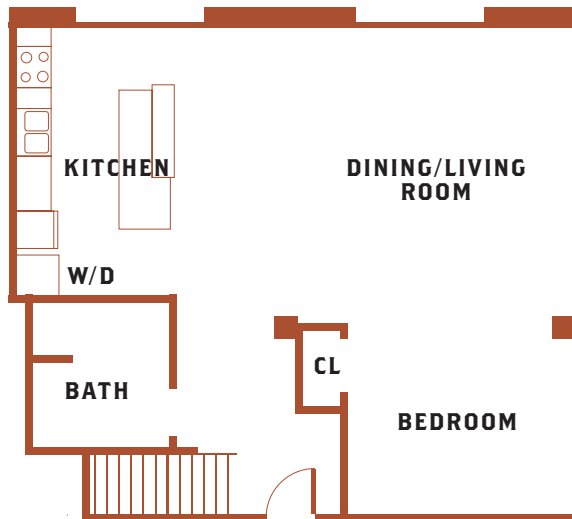

CROWN LOFT
CONDOMINIUMS

UNIT 101

This unit does not have a loft bathroom

Lower 1,044 square feet
Loft 301 square feet
Total 1,345 square feet

UNIT 201

Lower 1,038 square feet
Loft 461 square feet
Total 1,499 square feet

**CROWN LOFT**
CONDOMINIUMS

UNIT 104

Total 1,410 square feet

CROWN LOFT
CONDOMINIUMS

UNIT 105

Lower 774 square feet
Loft 300 square feet
Total 1,074 square feet

UNIT 107

Lower 791 square feet
Loft 310 square feet
Total 1,101 square feet

UNIT 109

Lower 851 square feet
Loft 326 square feet
Total 1,177 square feet

CROWN LOFT
CONDOMINIUMS

UNIT 108

Lower 1,223 square feet
Loft 243 square feet
Total 1,466 square feet

CROWN LOFT
CONDOMINIUMS

UNIT 112

Lower 1,262 square feet
Loft 291 square feet
Total 1,553 square feet

UNIT 212

Lower 1,222 square feet
Loft 264 square feet
Total 1,486 square feet

**CROWN LOFT**
CONDOMINIUMS

UNIT 113

Lower 668 square feet
Loft 154 square feet
Total 822 square feet